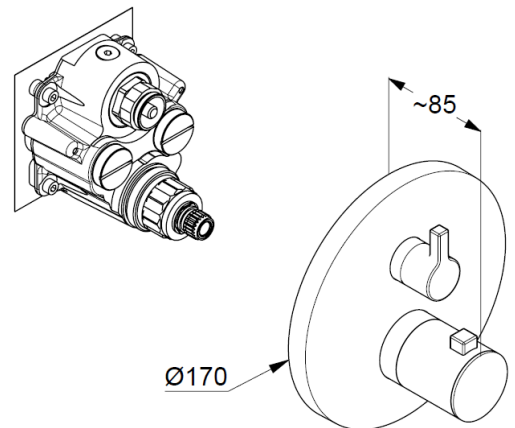

Technische Daten/ Technical Data

KLUDI NOVA FONTE

concealed thermostatic bath-shower mixer
trim set without pre-installation set

PN 10

Style: Puristic

Ref.:

208305315

Finishes:

trim set without pre-installation set

pre installation set KLUDI FLEXX.BOX Ref.: 88011

trim set with functional unit

vertical wall mounted

diverter as rotary ceramic valve

temperature handle with hot water safety at 40°C

flow rate at 3 bar 20 l/min.

with integrated back flow preventer

Produktabbildung/ Product picture

Maßzeichnung/ Dimensional drawing

Durchfluss/ Flow rate