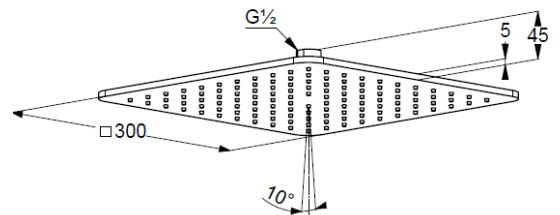

Technische Daten/ Technical Data

KLUDI A-QA
head shower 1 S
300mm
DN 15

Ref.:
6453005-00

Finishes:
05 chrome

Product description

Manufacturer KLUDI GmbH & Co. KG

Typ: KLUDI A-QA

head shower 1 S

300mm

Ref.: 6453005-00

head shower 1 S

1 spray pattern

with cleaning system

flow rate at 3 bar 14 l/min.

connection G $\frac{1}{2}$

with ball joint

300mm x 300mm softedge

sieve seal

Produktabbildung/ Product picture

Maßzeichnung/ Dimensional drawing

Durchfluss/ Flow rate