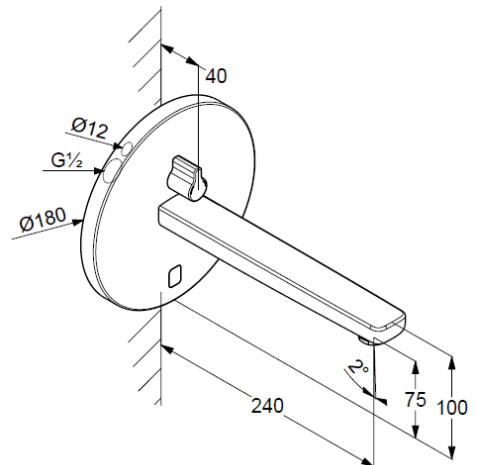

Maßzeichnung/ Dimensional drawing