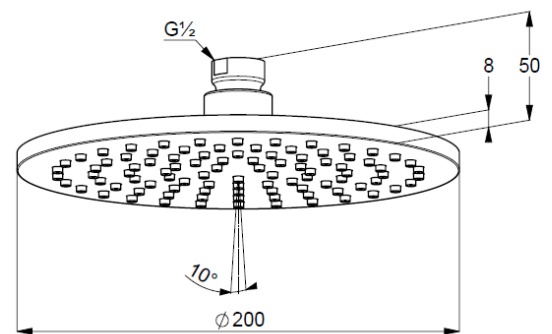

Technische Daten/ Technical Data

KLUDI A-QA
head shower 1 S
200mm
DN 15

Ref.:
6432005-00

Finishes:
05 chrome

Product description
Manufacturer KLUDI GmbH & Co. KG
Typ: KLUDI A-QA
head shower 1 S
200mm
Ref.: 6432005-00

head shower 1 S
1 spray pattern
with cleaning system
flow rate at 3 bar 23 l/min.
connection G $\frac{1}{2}$
with ball joint
 \varnothing 200mm
sieve seal

Produktabbildung/ Product picture

Maßzeichnung/ Dimensional drawing