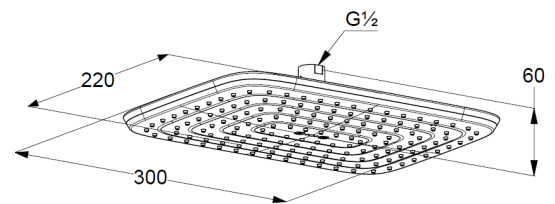

Maßzeichnung/ Dimensional drawing