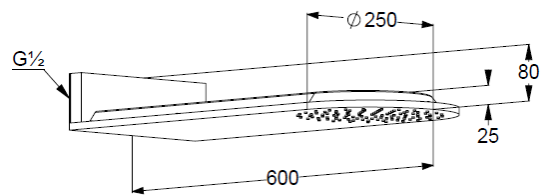

Technische Daten/ Technical Data

KLUDI A-QA
head shower 1 S
rain
DN 15

Ref.:
6487005-00

Finishes:
05 chrome

Product description

Manufacturer KLUDI GmbH & Co. KG

Typ: KLUDI A-QA
head shower 1 S
rain

Ref.: 6487005-00

head shower 1 S
1 spray pattern
with cleaning system
flow rate at 3 bar 25 l/min.
connection G $\frac{1}{2}$
with fixing material
for rigid wall mounting
projection 600mm x 250mm

Produktabbildung/ Product picture

Maßzeichnung/ Dimensional drawing

Durchfluss/ Flow rate