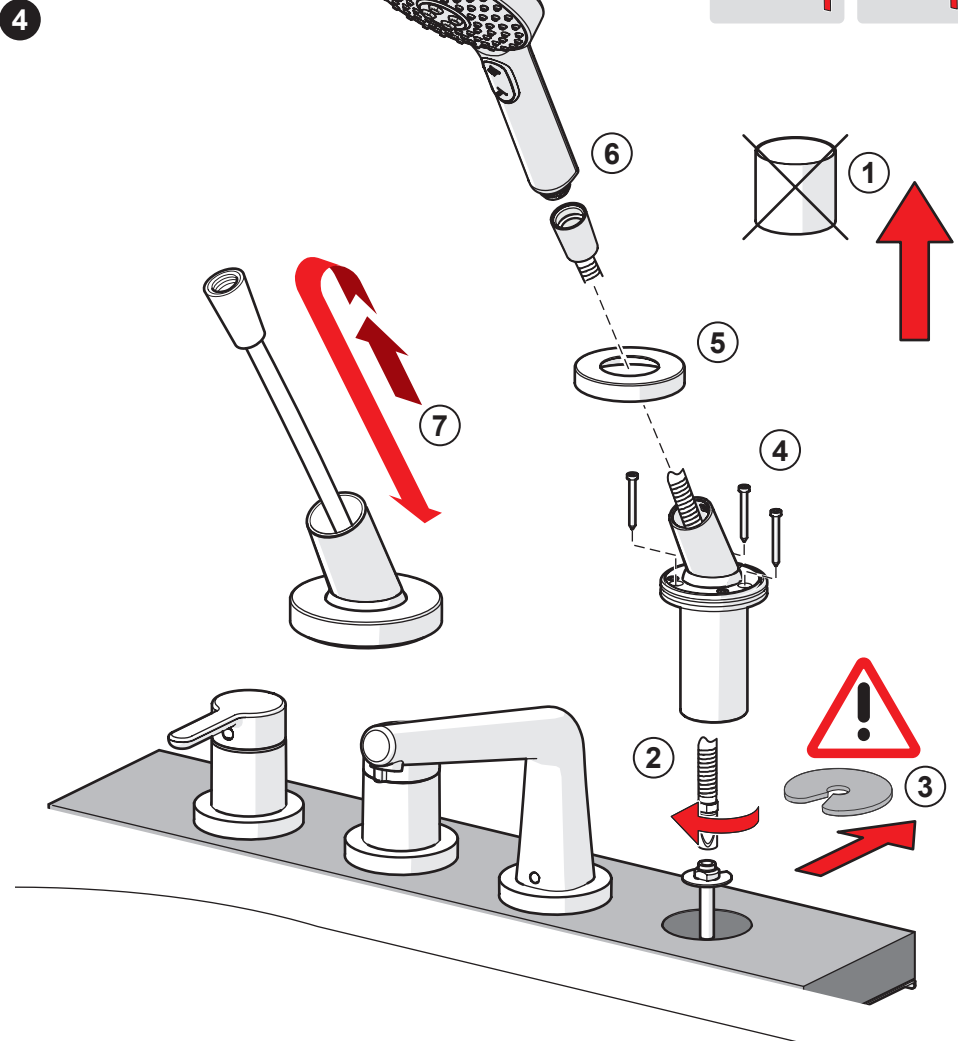

1

②

②

2

3

About Oras Group

Oras Group is a significant European provider of sanitary fittings: the market leader in the Nordics and a leading company in Continental Europe.

The company's mission is to create the smartest water experiences for everyone and its vision is to become the Perfect Flow Company.