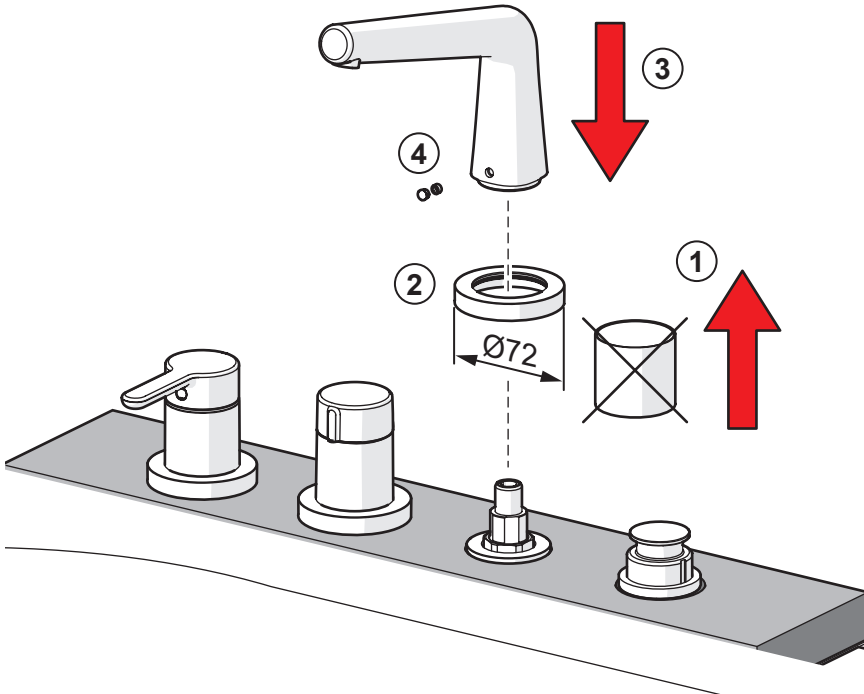

1

②

②

2

3

About Oras Group

Oras Group is a significant European provider of sanitary fittings: the market leader in the Nordics and a leading company in Continental Europe.

The company's mission is to create the smartest water experiences for everyone and its vision is to become the Perfect Flow Company.