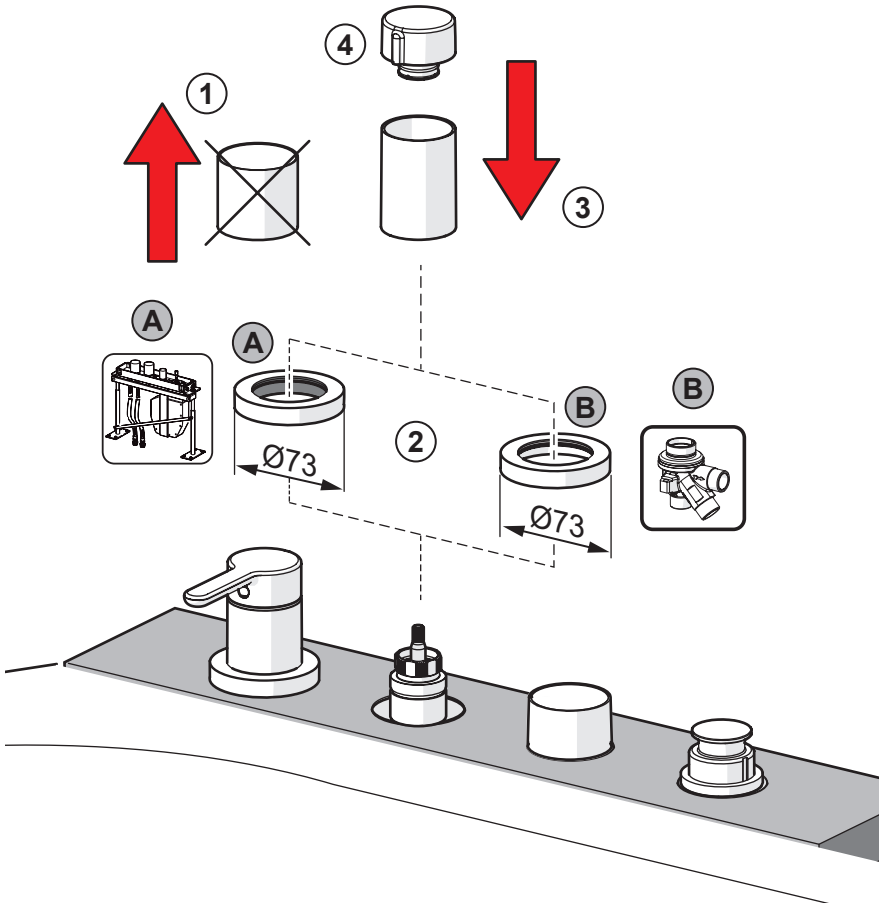

1

②

②

2

3

About Oras Group

Oras Group is a significant European provider of sanitary fittings: the market leader in the Nordics and a leading company in Continental Europe.

The company's mission is to create the smartest water experiences for everyone and its vision is to become the Perfect Flow Company.