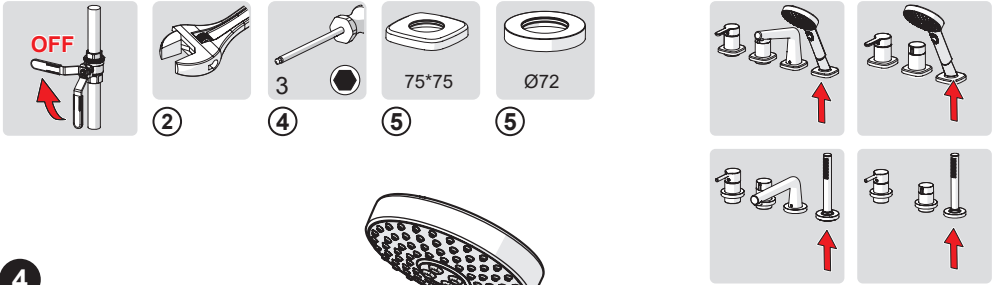

1

②

②

2

3

About Oras Group

Oras Group is a significant European provider of sanitary fittings: the market leader in the Nordics and a leading company in Continental Europe.

The company's mission is to create the smartest water experiences for everyone and its vision is to become the Perfect Flow Company.