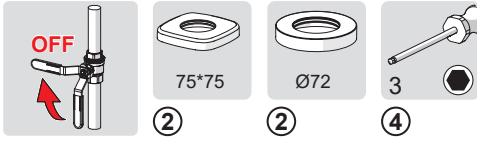

1

②

②

2

3

About Oras Group

Oras Group is a significant European provider of sanitary fittings: the market leader in the Nordics and a leading company in Continental Europe.

The company's mission is to create the smartest water experiences for everyone and its vision is to become the Perfect Flow Company.