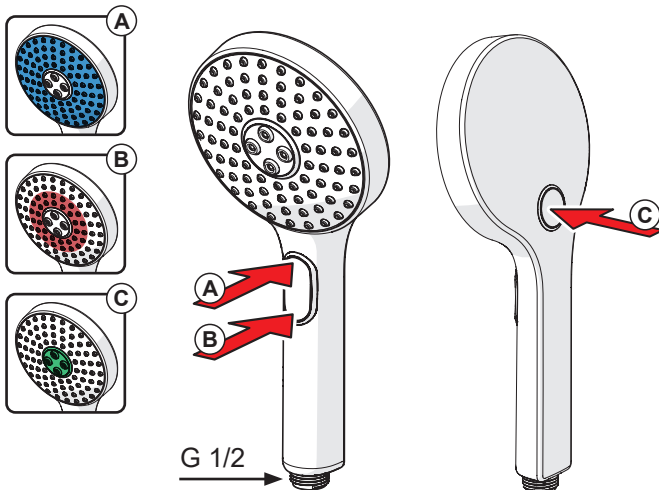

1

②

②

2

3

About Oras Group

Oras Group is a significant European provider of sanitary fittings: the market leader in the Nordics and a leading company in Continental Europe.

The company's mission is to create the smartest water experiences for everyone and its vision is to become the Perfect Flow Company.